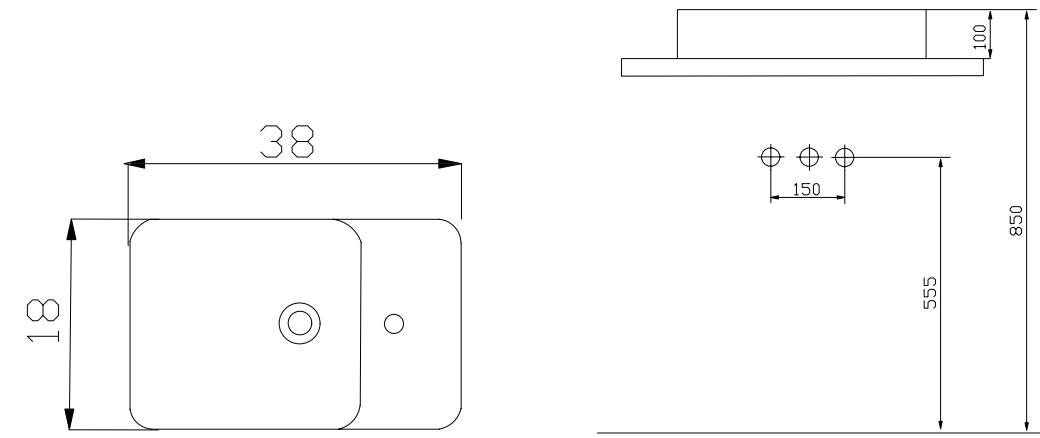

TINY

Tezgah Üstü Lavabo
Countertop washbasin