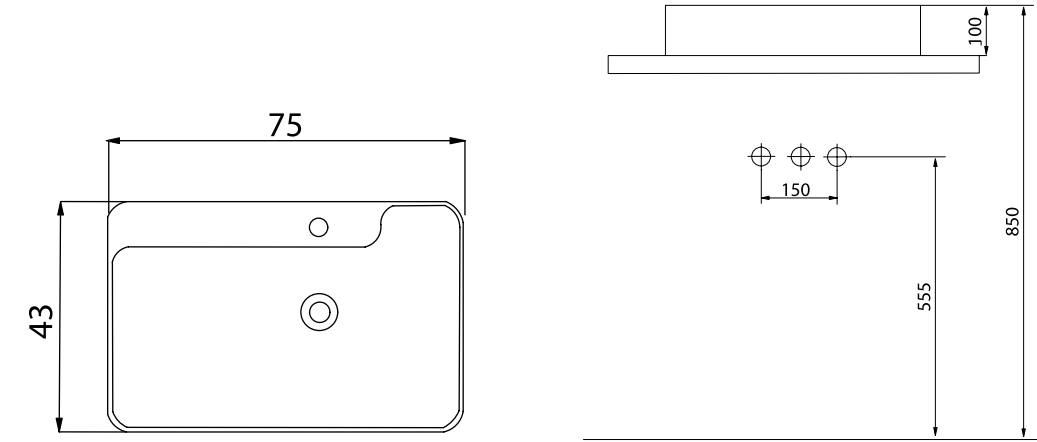

SHINE

Tezgah Üstü Lavabo
Countertop washbasin