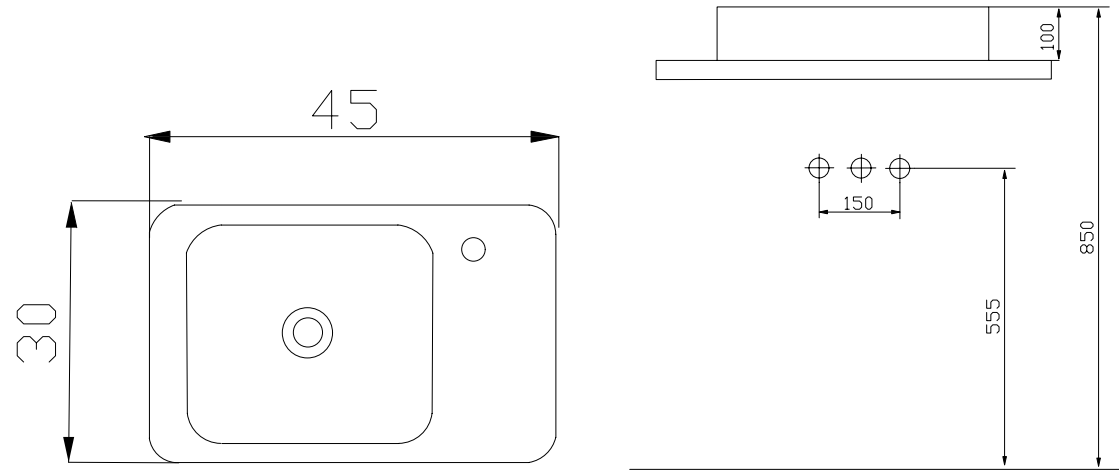

SENSE

Tezgah Üstü Lavabo
Countertop washbasin