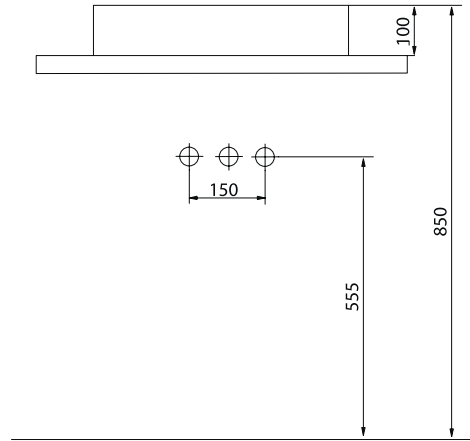

SHINE

Tezgah Üstü Lavabo
Countertop washbasin

SHINE