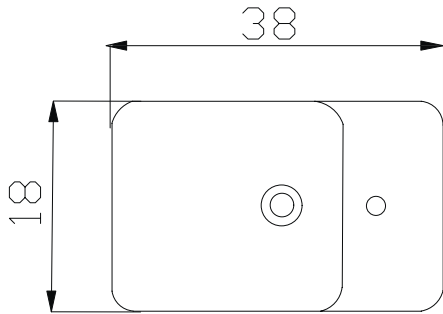

SHINE

Tezgah Üstü Lavabo
Countertop washbasin

SHINE

SENSE

Tezgah Üstü Lavabo Countertop washbasin

SENSE

TINY

Tezgah Üstü Lavabo
Countertop washbasin