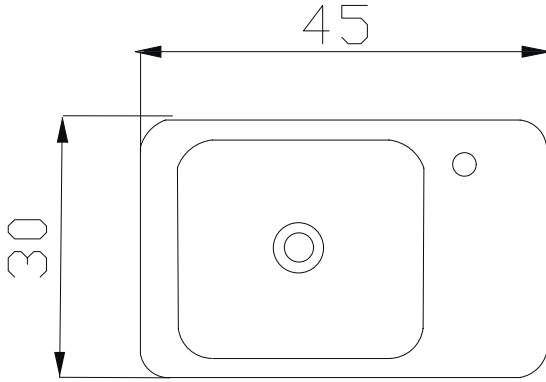

SHINE

Tezgah Üstü Lavabo
Countertop washbasin

SHINE

SENSE

Tezgah Üstü Lavabo Countertop washbasin

SENSE

TINY

Tezgah Üstü Lavabo
Countertop washbasin