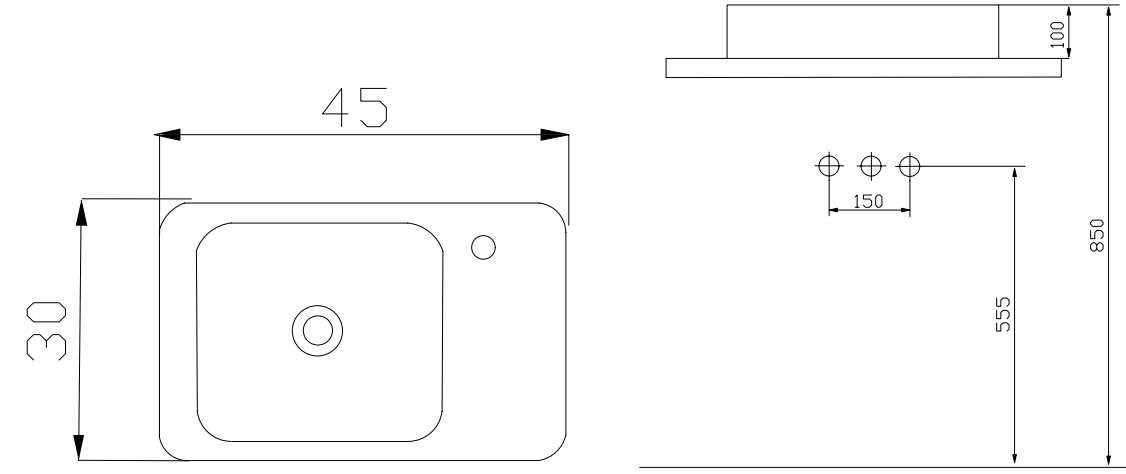

SENSE

Tezgah Üstü Lavabo
Countertop washbasin