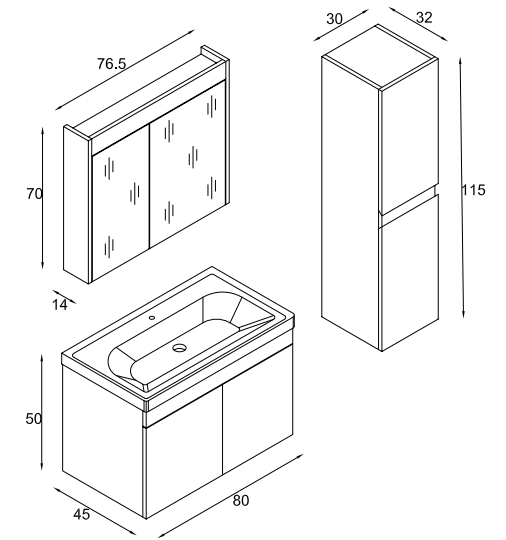

Yavaş Kapanır
Soft Close

High Gloss PVC Kaplama MDF /
High Gloss PVC Coating MDF
Kapak Cover

High Gloss Yonga Levha /
High Gloss Yonga Levha
Gövde Body

Kapak Renkleri
Cover Colours

Beyaz /
White

Gövde Renkleri
Body Colours

Beyaz /
White