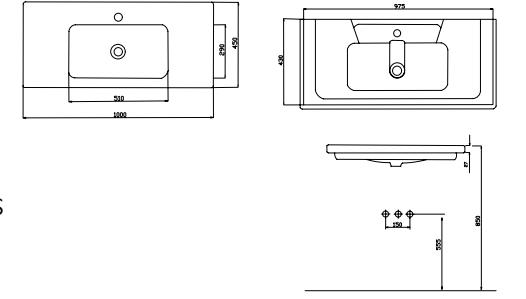

STAR85

Dolap Oturma Ölçüleri |
Cabinet Seating Dimensions

A 825 mm.
B 435 mm.