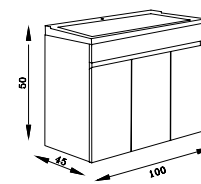

Pure

Zarif ve Çarpıcı |
Elegant and Stunning

Pure

Yavaş Kapanır
Soft Close

High Gloss PVC Kaplama MDF /
High Gloss PVC Coating MDF
Kapak Cover

High Gloss Yonga Levha /
High Gloss Yonga Levha
Gövde Body

Kapak Renkleri
Cover Colours

Beyaz /
White

Gövde Renkleri
Body Colours

Beyaz /
White