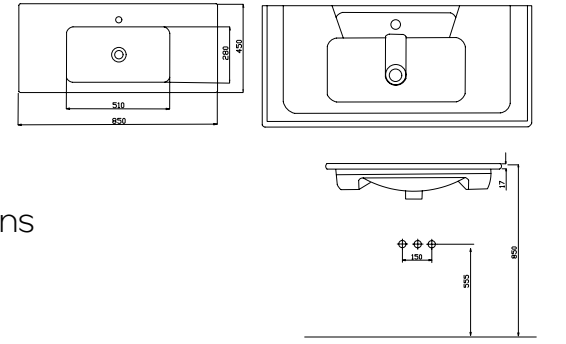

LEON65

Dolap Oturma Ölçüleri |
Cabinet Seating Dimensions

A 625 mm.
B 435 mm.