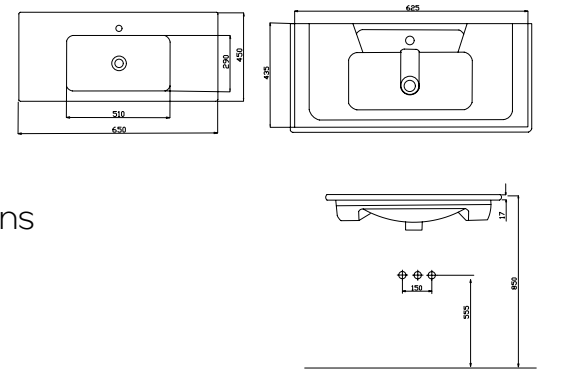

Leon

Etajerli Lavabo
Washbasin With Etagere

Standart Ceramic Yüzeyi
Standard Ceramic Surface

Pürüzsüz Ceramic Yüzeyi
Smooth Ceramic Surface

LEON100

Dolap Oturma Ölçüleri |
Cabinet Seating Dimensions

A 975 mm.
B 435 mm.

LEON85

Dolap Oturma Ölçüleri |
Cabinet Seating Dimensions

A 825 mm.
B 435 mm.

LEON65

Dolap Oturma Ölçüleri |
Cabinet Seating Dimensions

A 625 mm.
B 435 mm.