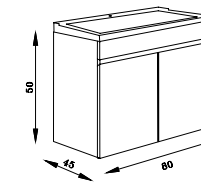

Pure

Zarif ve Çarpıcı |
Elegant and Stunning

Pure

Yavaş Kapanır
Soft Close

High Gloss PVC Kaplama MDF /
High Gloss PVC Coating MDF
Kapak Cover

High Gloss Yonga Levha /
High Gloss Yonga Levha
Gövde Body

Kapak Renkleri
Cover Colours

Beyaz /
White

Gövde Renkleri
Body Colours

Beyaz /
White