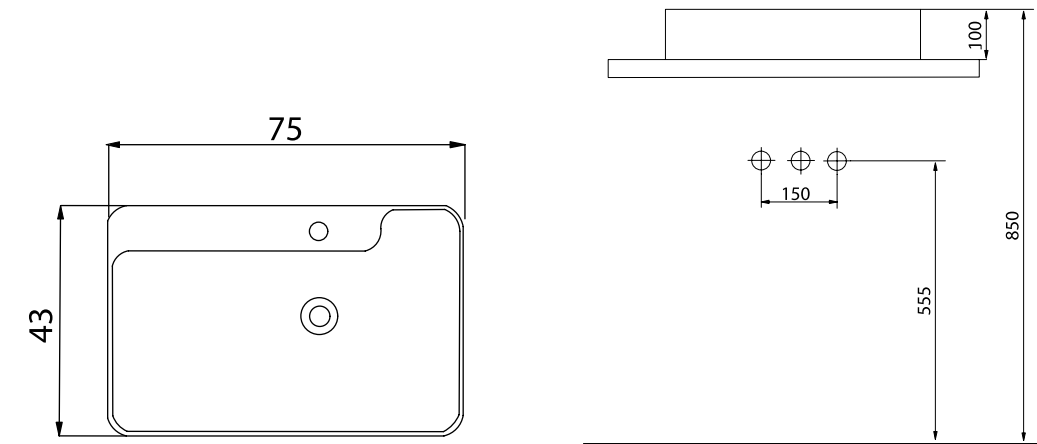

SHINE

Tezgah Üstü Lavabo
Countertop washbasin