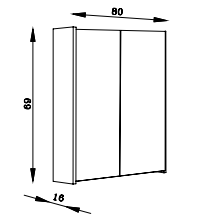

Pure

Zarif ve Çarpıcı |
Elegant and Stunning

Pure

Yavaş Kapanır
Soft Close

High Gloss PVC Kaplama MDF /
High Gloss PVC Coating MDF
Kapak Cover

High Gloss Yonga Levha /
High Gloss Yonga Levha
Gövde Body

Kapak Renkleri
Cover Colours

Beyaz /
White

Gövde Renkleri
Body Colours

Beyaz /
White