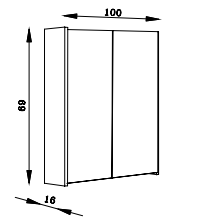

Pure

Zarif ve Çarpıcı |
Elegant and Stunning

Pure

Yavaş Kapanır
Soft Close

High Gloss PVC Kaplama MDF /
High Gloss PVC Coating MDF
Kapak Cover

High Gloss Yonga Levha /
High Gloss Yonga Levha
Gövde Body

Kapak Renkleri
Cover Colours

Beyaz /
White

Gövde Renkleri
Body Colours

Beyaz /
White